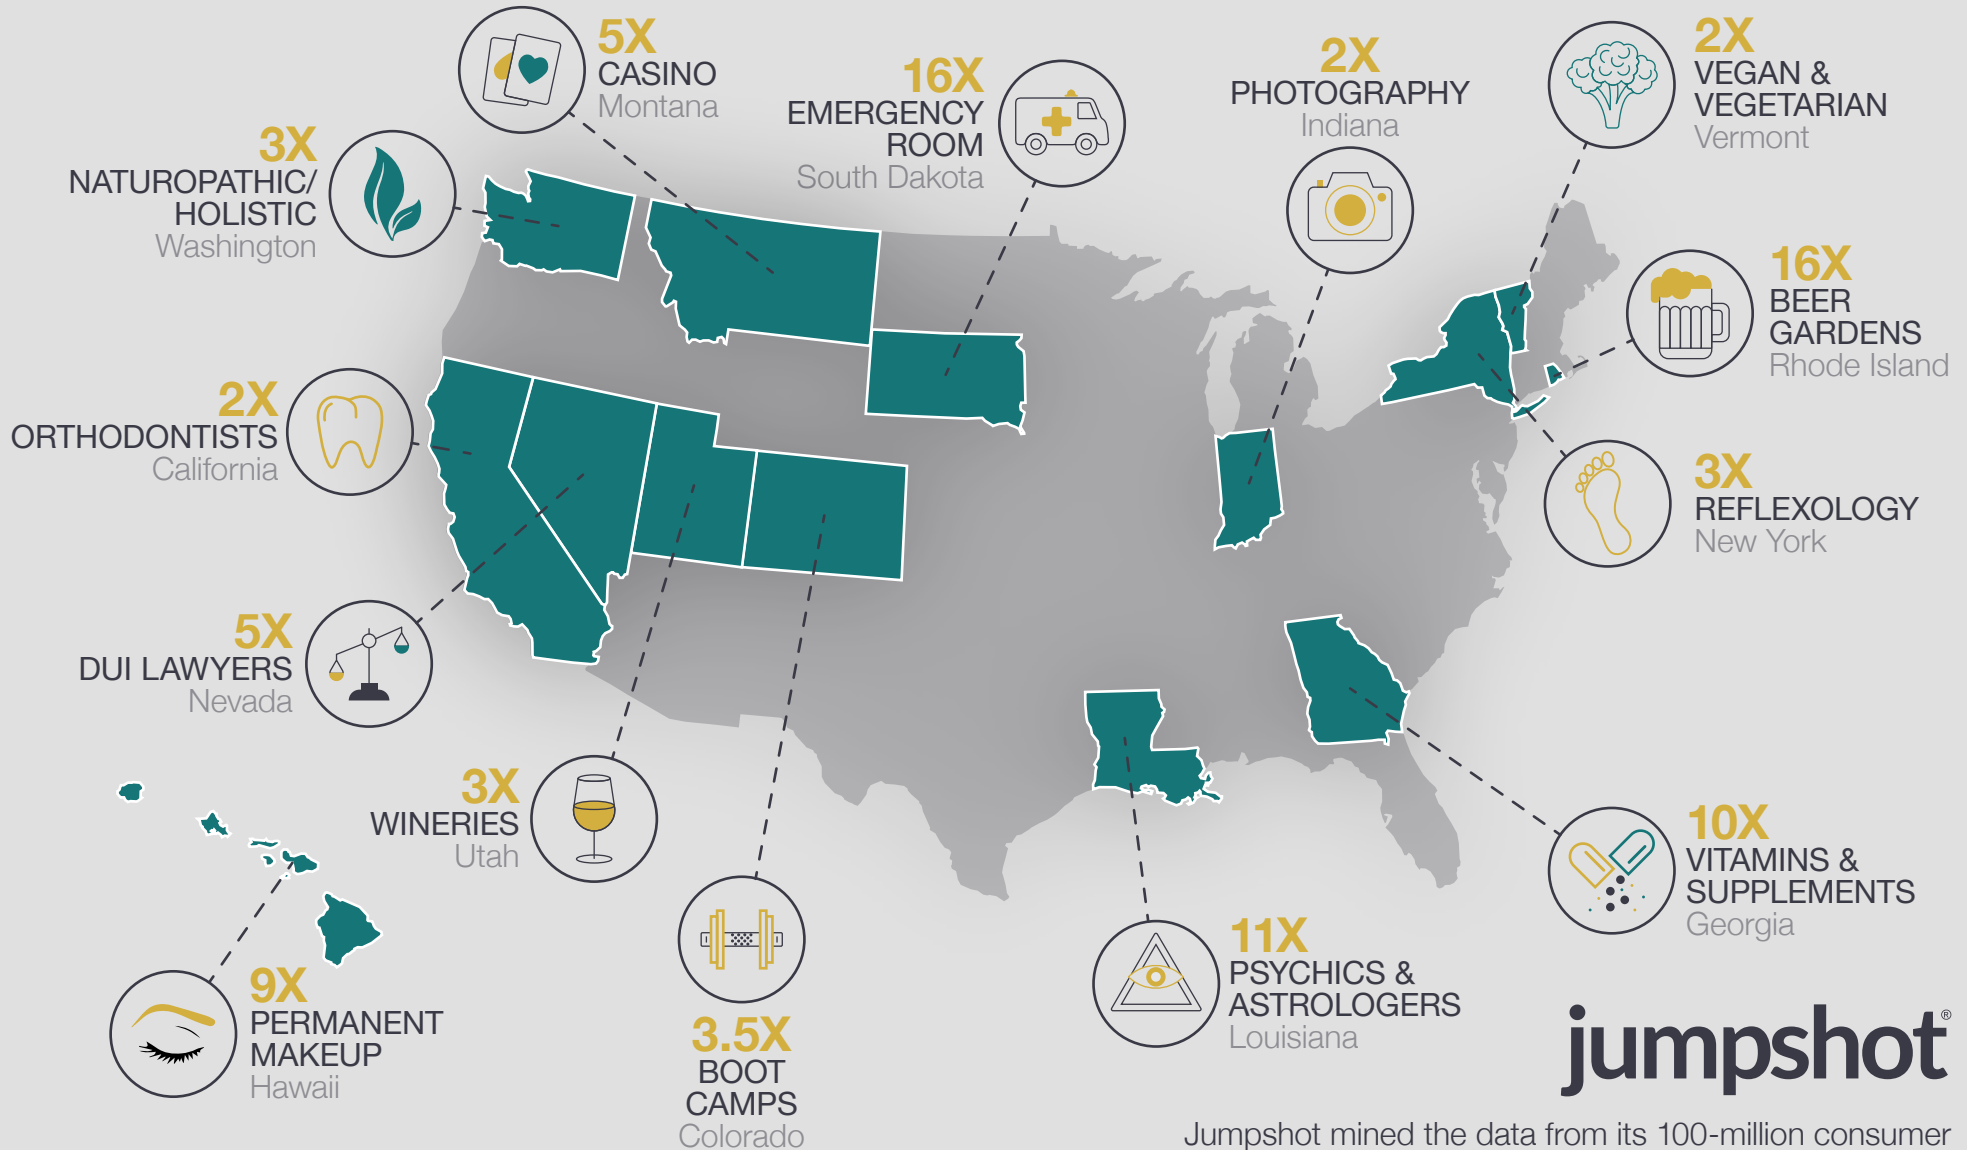

Yelp Activity Reveals Behavioral Differences Between States

Jumpshot analysis of consumer activity revealed the Yelp categories that generated the highest interest above the national average.

LEGEND

 **ACTIVITY ABOVE NATIONAL AVERAGE**
YELP CATEGORY NAME
State

jumpshot[®]

Jumpshot mined the data from its 100-million consumer panel to investigate consumer behavior on Yelp

For more data analysis and insights visit www.jumpshot.com

 <https://www.facebook.com/jumpshotinc/>  <https://twitter.com/jumpshotinc>